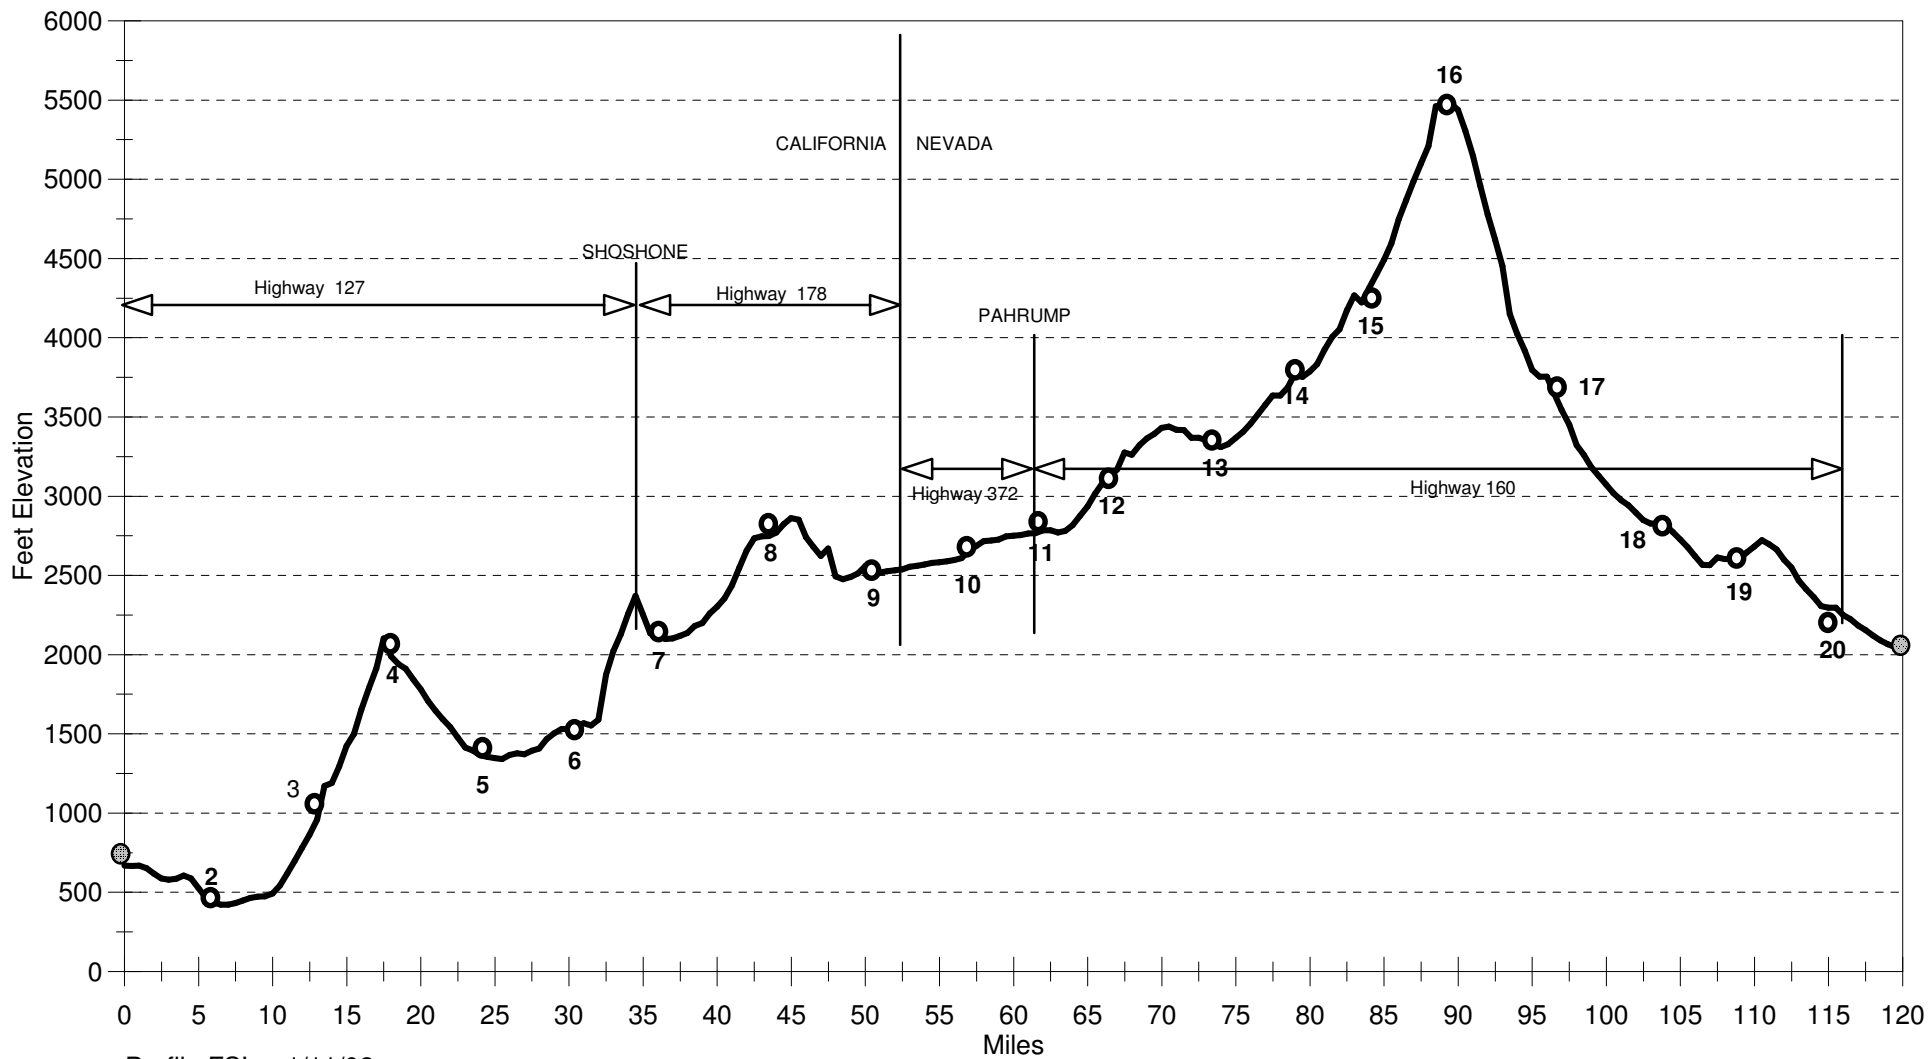

BAKER TO VEGAS - PROFILE CHART

Profile.FSL 1/11/02